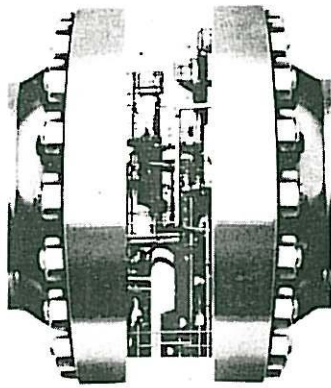

SECURE FASTENERS (MIDLANDS) LTD

WEBB STREET, COSELEY, BILSTON, WEST MIDLANDS, ENGLAND, U.K.

Telephone: Bilston 405258 (STD 01902)

Telex: Chacom G 338490 Secfast

Fax: 01902 401763

BOLTS – NUTS – WASHERS
PETRO-CHEMICAL BOLTING

BOLTS AND SCREWS

SPECIAL TURNED PARTS
ANY MATERIALS & FINISHES

**MANUFACTURERS & DISTRIBUTORS OF ALL TYPES OF BOLTS, NUTS
IN ANY MATERIALS AND FINISHES**

see overleaf